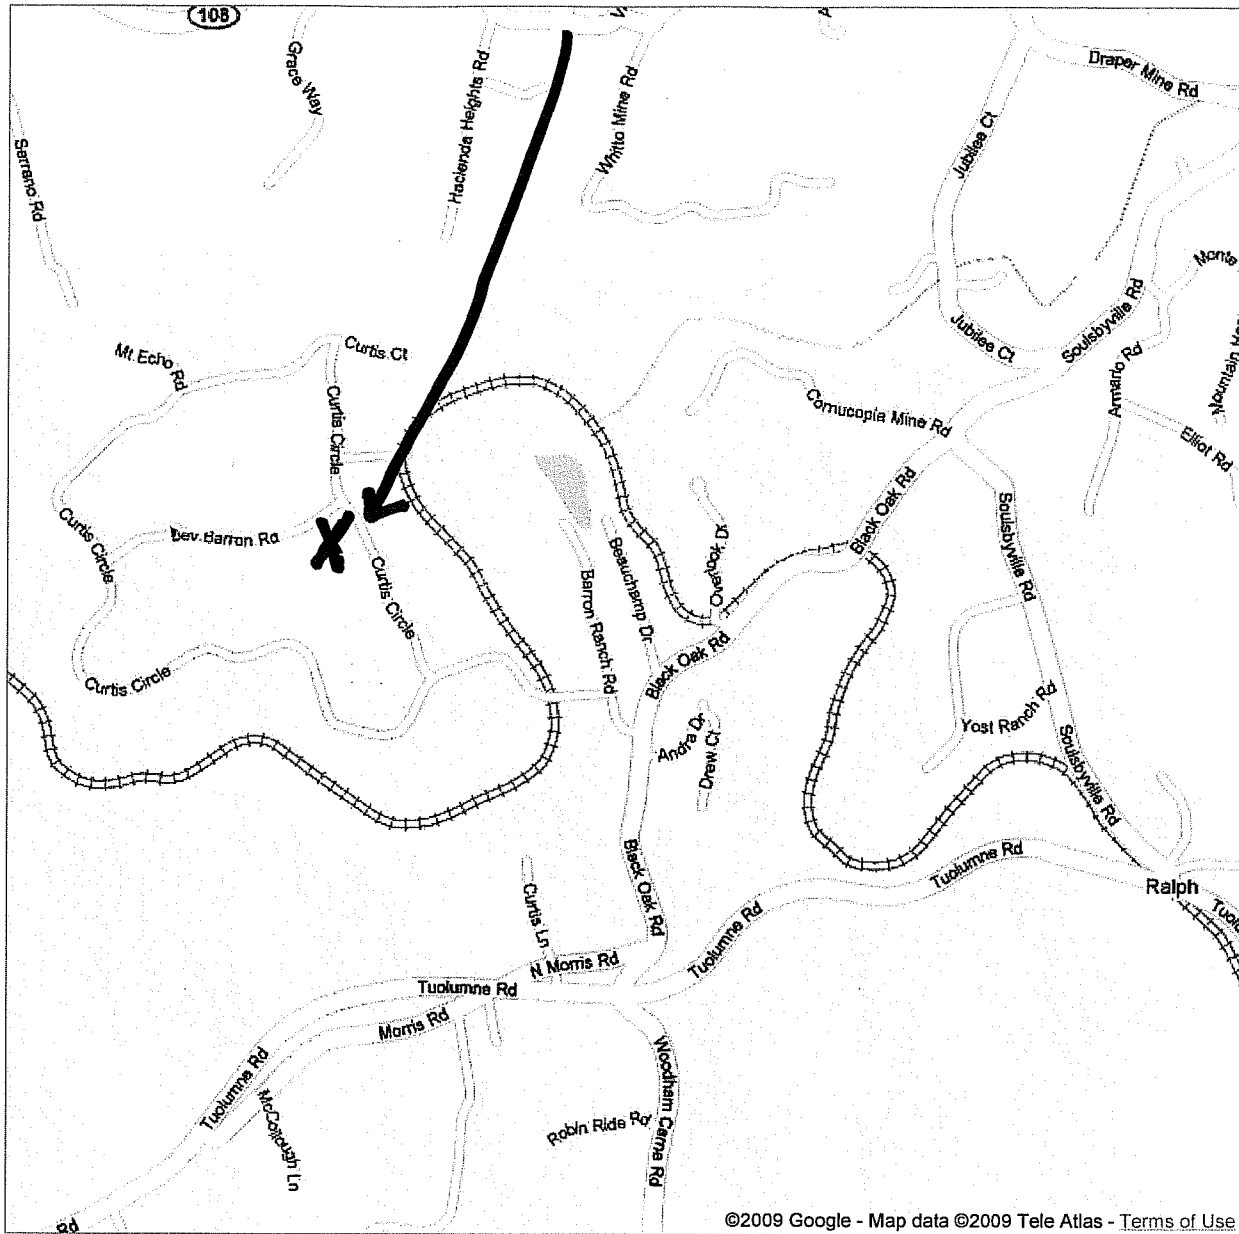

Google maps

Mark & Evelyn Levering

Address **15811 Bev Barron Rd
Sonora, CA 95370**

Phone - 536-1490

Get Google Maps on your phone

Text the word "GMAPS" to 466453

©2009 Google - Map data ©2009 Tele Atlas - Terms of Use